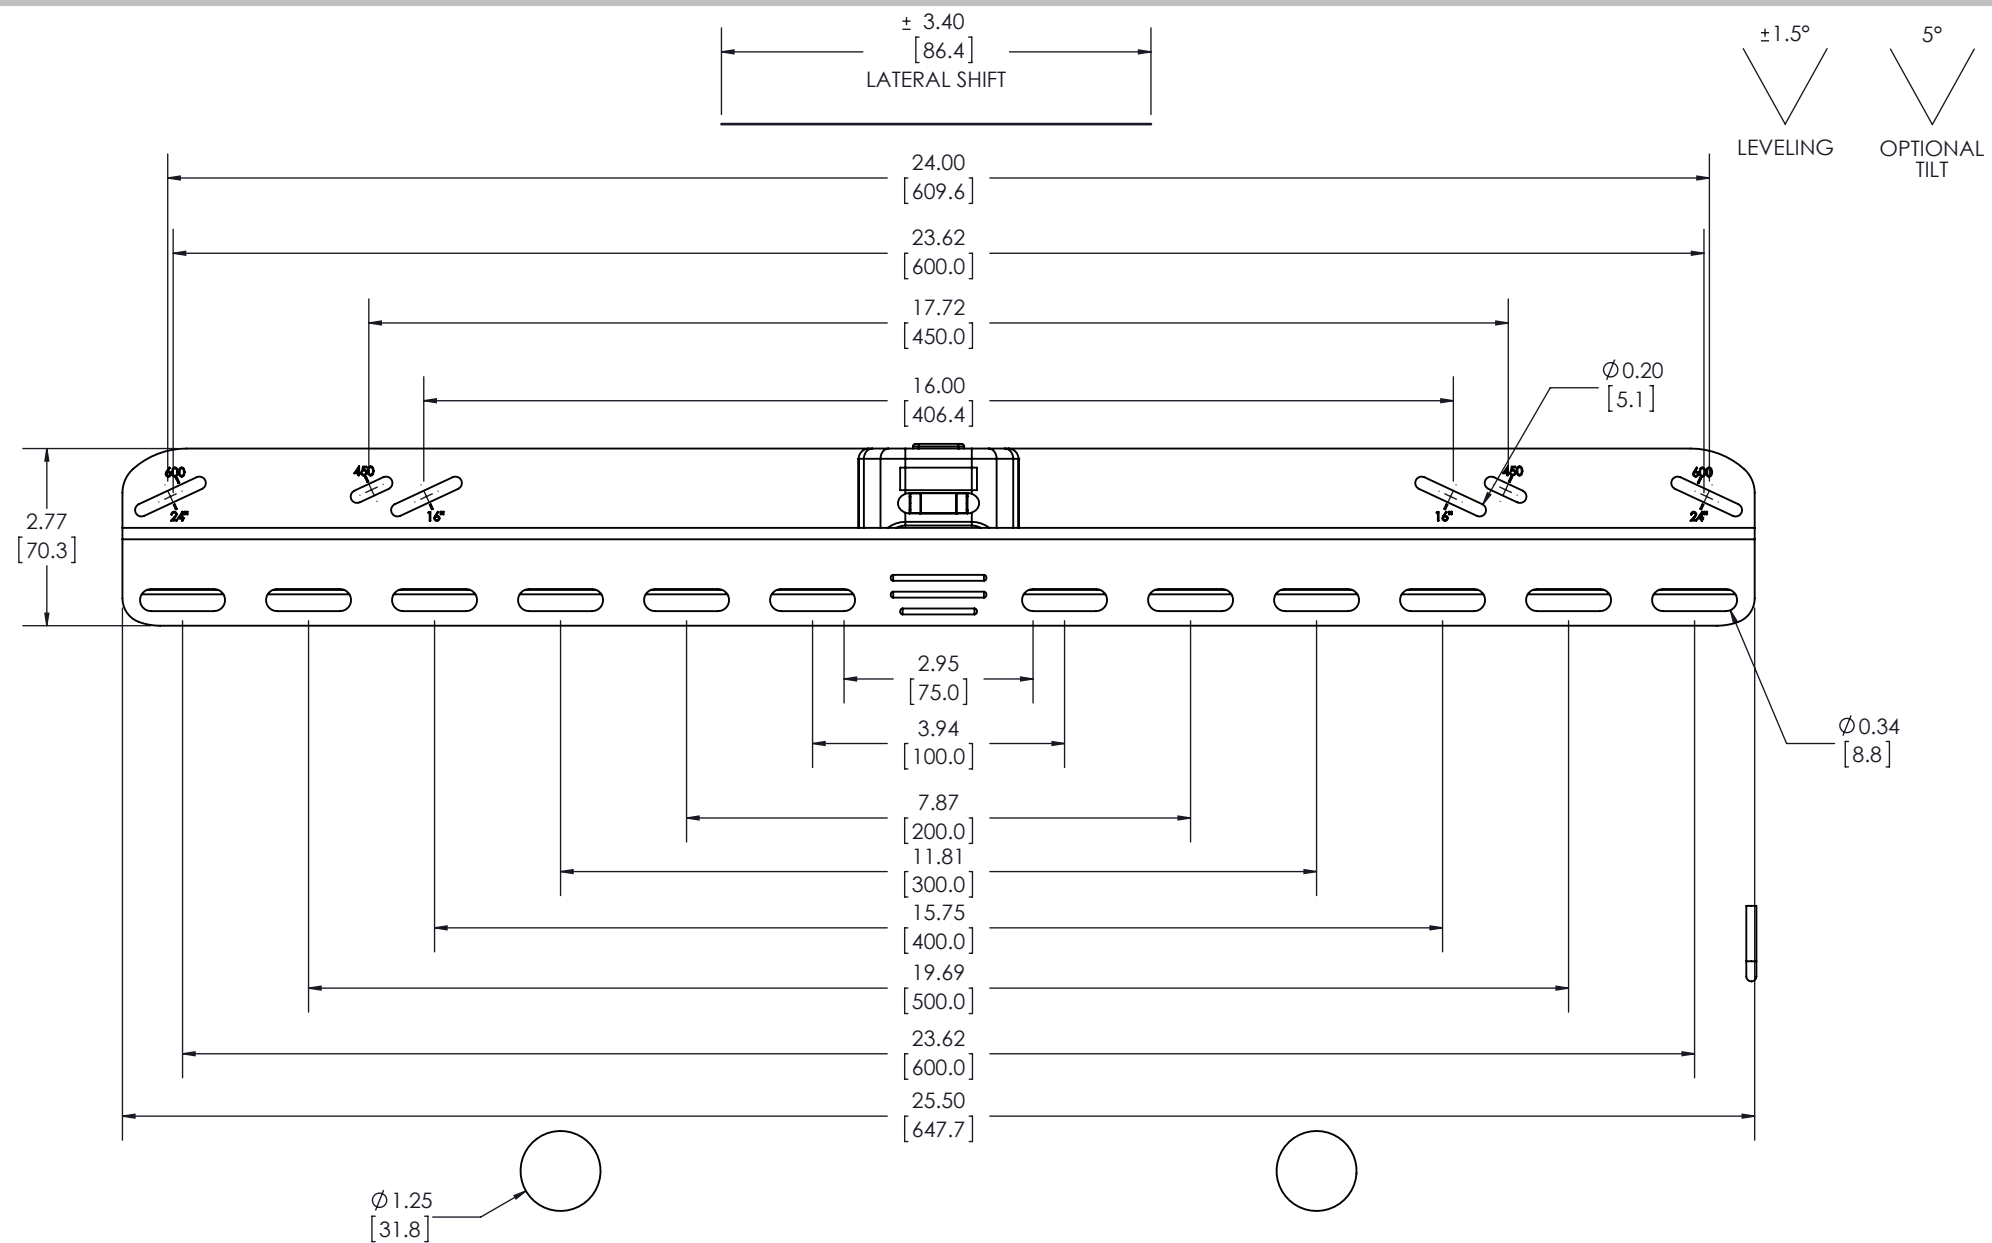

SIMPLY SAFE MOUNT 6805-002197

THE INFORMATION AND DESIGNS CONTAINED IN THIS DRAWING ARE CONFIDENTIAL AND THE PROPRIETARY PROPERTY OF MILESTONE AV TECHNOLOGIES NEITHER THIS DESIGN NOR ANY INFORMATION CONTAINED IN THIS DRAWING MAY BE REPRODUCED OR DISCLOSED TO OTHERS WITHOUT THE EXPRESS WRITTEN CONSENT OF MILESTONE AV TECHNOLOGIES. 本图纸所包含的信息和设计均系 Milestone 机密和知识产权，本图纸包含的设计和信
息在未经 Milestone 允许情况下均不得复制或泄露

TV INTERFACE

SIDE VIEW