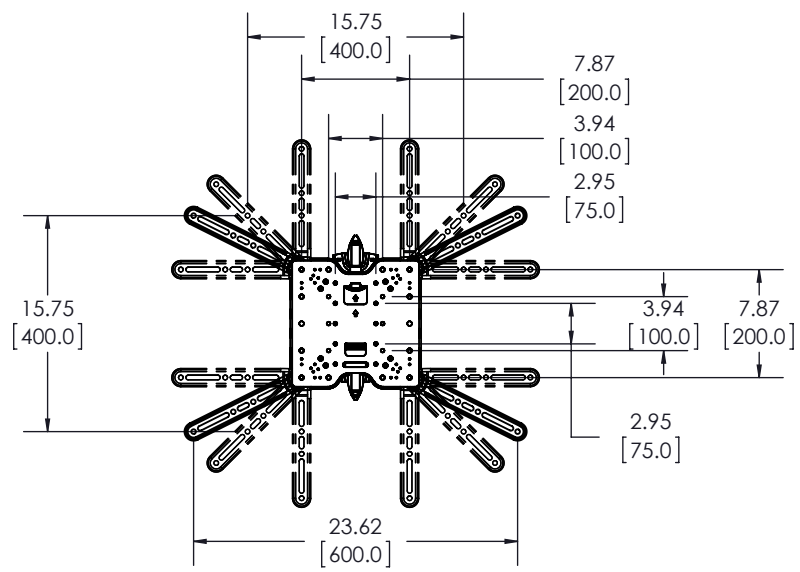

TV INTERFACE

SANUS™

V U E P O I N T

Large Full Motion Single Stud 6805-002108

THE INFORMATION AND DESIGNS CONTAINED IN THIS DRAWING ARE CONFIDENTIAL AND THE PROPRIETARY PROPERTY OF MILESTONE AV TECHNOLOGIES NEITHER THIS DESIGN NOR ANY INFORMATION CONTAINED IN THIS DRAWING MAY BE REPRODUCED OR DISCLOSED TO OTHERS WITHOUT THE EXPRESS WRITTEN CONSENT OF MILESTONE AV TECHNOLOGIES. 本图纸所包含的信息和设计均系 Milestone 机密和知识产权，本图纸包含的设计和信
息在未经 Milestone 允许情况下均不得复制或泄露

3-D

WALL PLATE

TOP VIEW - EXTENDED

SIDE VIEW - EXTENDED

FULLY ASSEMBLED MOUNT

TOP VIEW - RETRACTED

SIDE VIEW - RETRACTED