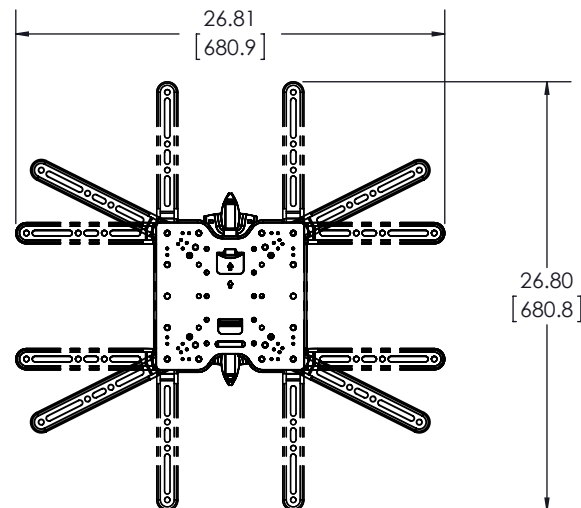

TV INTERFACE

SANUS™

V U E P O I N T

Large Full Motion Single Stud 6805-002108

THE INFORMATION AND DESIGNS CONTAINED IN THIS DRAWING ARE CONFIDENTIAL AND THE PROPRIETARY PROPERTY OF MILESTONE AV TECHNOLOGIES NEITHER THIS DESIGN NOR ANY INFORMATION CONTAINED IN THIS DRAWING MAY BE REPRODUCED OR DISCLOSED TO OTHERS WITHOUT THE EXPRESS WRITTEN CONSENT OF MILESTONE AV TECHNOLOGIES. 本图纸所包含的信息和设计均系 Milestone 机密和知识产权，本图纸包含的设计和信
息在未经 Milestone 允许情况下均不得复制或泄露

3-D

WALL PLATE

TOP VIEW - EXTENDED

SIDE VIEW - EXTENDED

FULLY ASSEMBLED MOUNT

TOP VIEW - RETRACTED

SIDE VIEW - RETRACTED