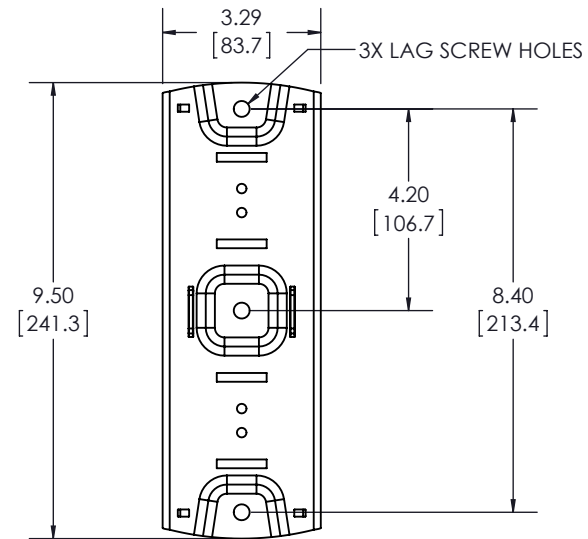

TV INTERFACE

SANUS™

V U E P O I N T

Large Full Motion Single Stud 6805-002108

THE INFORMATION AND DESIGNS CONTAINED IN THIS DRAWING ARE CONFIDENTIAL AND THE PROPRIETARY PROPERTY OF MILESTONE AV TECHNOLOGIES NEITHER THIS DESIGN NOR ANY INFORMATION CONTAINED IN THIS DRAWING MAY BE REPRODUCED OR DISCLOSED TO OTHERS WITHOUT THE EXPRESS WRITTEN CONSENT OF MILESTONE AV TECHNOLOGIES. 本图纸所包含的信息和设计均系 Milestone 机密和知识产权，本图纸包含的设计和信
息在未经 Milestone 允许情况下均不得复制或泄露

3-D

WALL PLATE

TOP VIEW - EXTENDED

SIDE VIEW - EXTENDED

FULLY ASSEMBLED MOUNT

TOP VIEW - RETRACTED

SIDE VIEW - RETRACTED