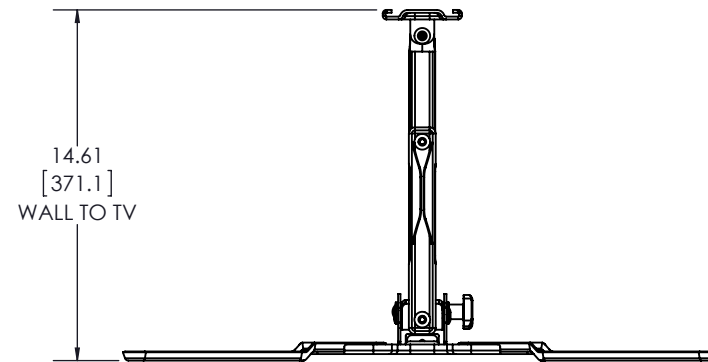

TV INTERFACE

SANUS™

V U E P O I N T

Large Full Motion Single Stud 6805-002108

THE INFORMATION AND DESIGNS CONTAINED IN THIS DRAWING ARE CONFIDENTIAL AND THE PROPRIETARY PROPERTY OF MILESTONE AV TECHNOLOGIES NEITHER THIS DESIGN NOR ANY INFORMATION CONTAINED IN THIS DRAWING MAY BE REPRODUCED OR DISCLOSED TO OTHERS WITHOUT THE EXPRESS WRITTEN CONSENT OF MILESTONE AV TECHNOLOGIES. 本图纸所包含的信息和设计均系 Milestone 机密和知识产权，本图纸包含的设计和信
息在未经 Milestone 允许情况下均不得复制或泄露

3-D

WALL PLATE

TOP VIEW - EXTENDED

SIDE VIEW - EXTENDED

FULLY ASSEMBLED MOUNT

TOP VIEW - RETRACTED

SIDE VIEW - RETRACTED