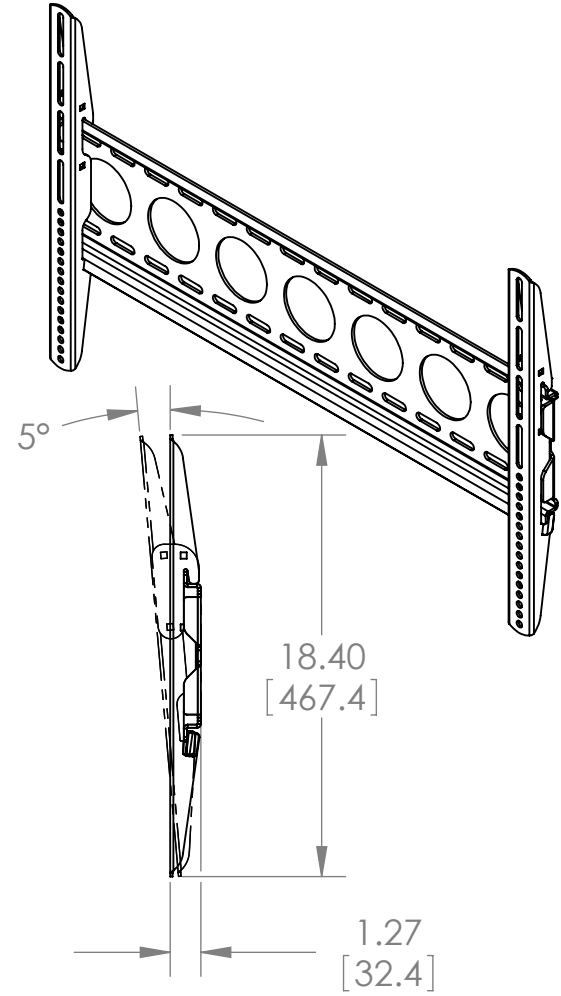

MAX WEIGHT  
CAPACITY: 130LBS

	NAME	DATE	<b>SANUS</b> SYSTEMS TITLE: <b>FPM255</b>
ENGINEER	JKV	5/14/2008	
DESIGNER	JKV	5/14/2008	
APPROVED	JAS	5/14/2008	

NOTES:

**PROPRIETARY AND CONFIDENTIAL**  
 THE INFORMATION CONTAINED IN THIS DRAWING IS THE SOLE PROPERTY OF SANUS SYSTEMS, A PRODUCT DIVISION OF MILESTONE AV TECHNOLOGIES. ANY REPRODUCTION IN PART OR AS A WHOLE WITHOUT THE WRITTEN PERMISSION OF SANUS SYSTEMS IS PROHIBITED.