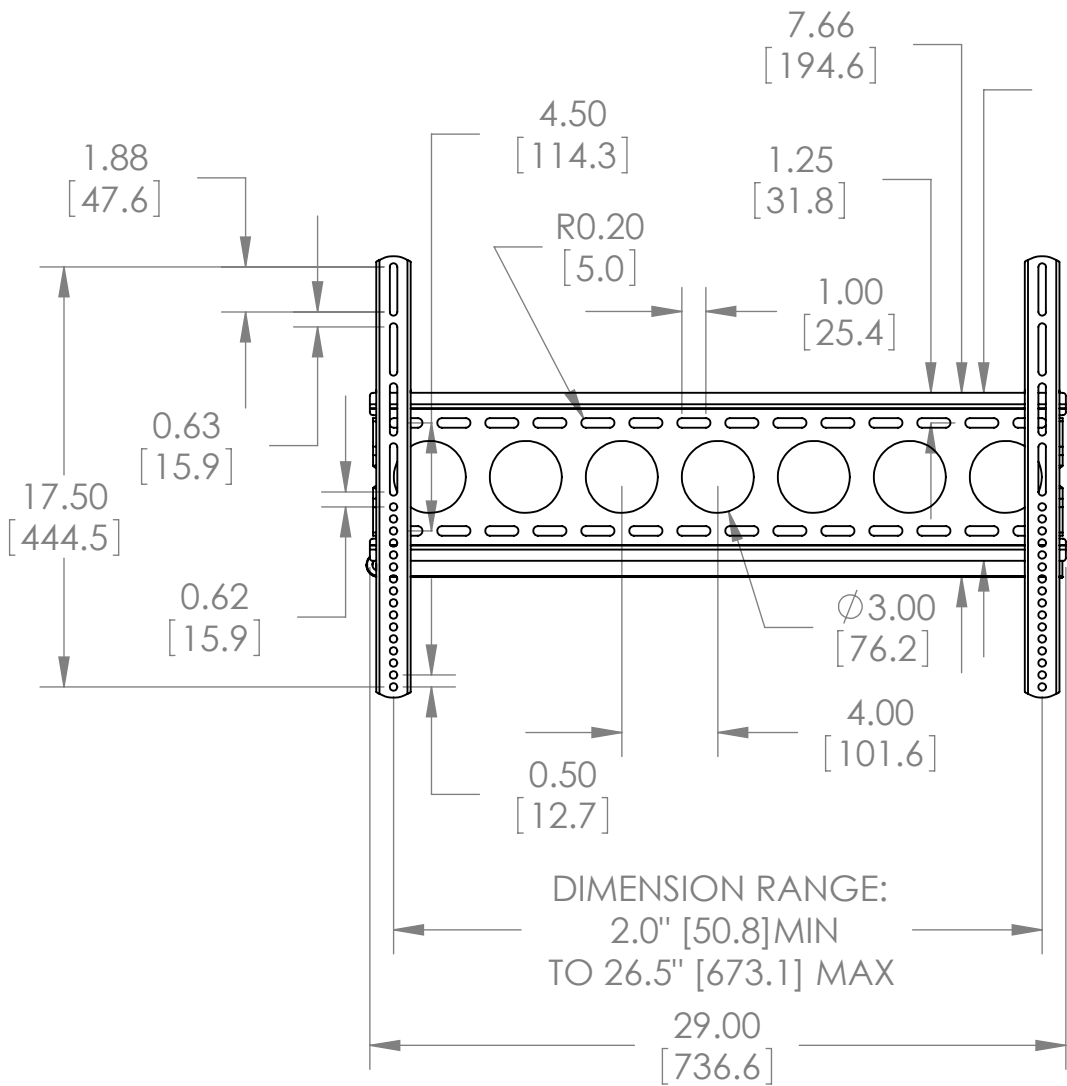

MAX WEIGHT  
CAPACITY: 130LBS

	NAME	DATE	<b>SANUS</b> SYSTEMS TITLE: <b>FPM255</b>
ENGINEER	JKV	5/14/2008	
DESIGNER	JKV	5/14/2008	
APPROVED	JAS	5/14/2008	

NOTES:

**PROPRIETARY AND CONFIDENTIAL**  
 THE INFORMATION CONTAINED IN THIS DRAWING IS THE SOLE PROPERTY OF SANUS SYSTEMS, A PRODUCT DIVISION OF MILESTONE AV TECHNOLOGIES. ANY REPRODUCTION IN PART OR AS A WHOLE WITHOUT THE WRITTEN PERMISSION OF SANUS SYSTEMS IS PROHIBITED.